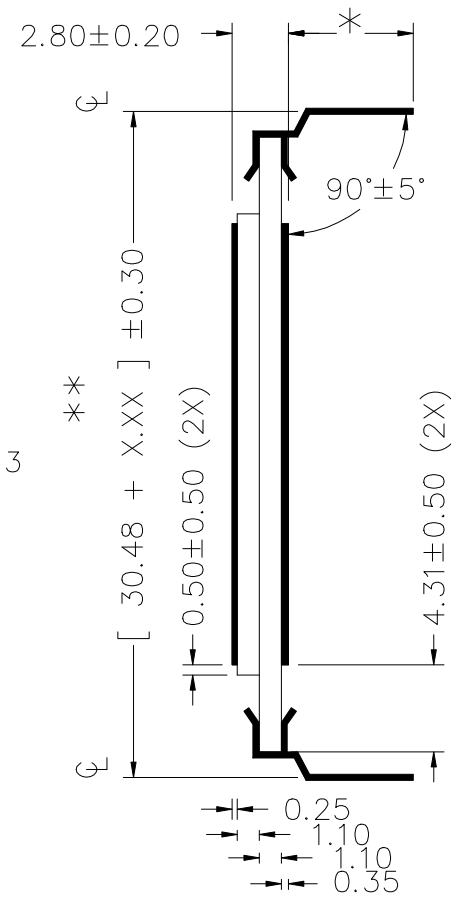

VI-508-DP, VI-508-2

12

DRIVER : OKI MSM58292, HD61603

-DP

-2