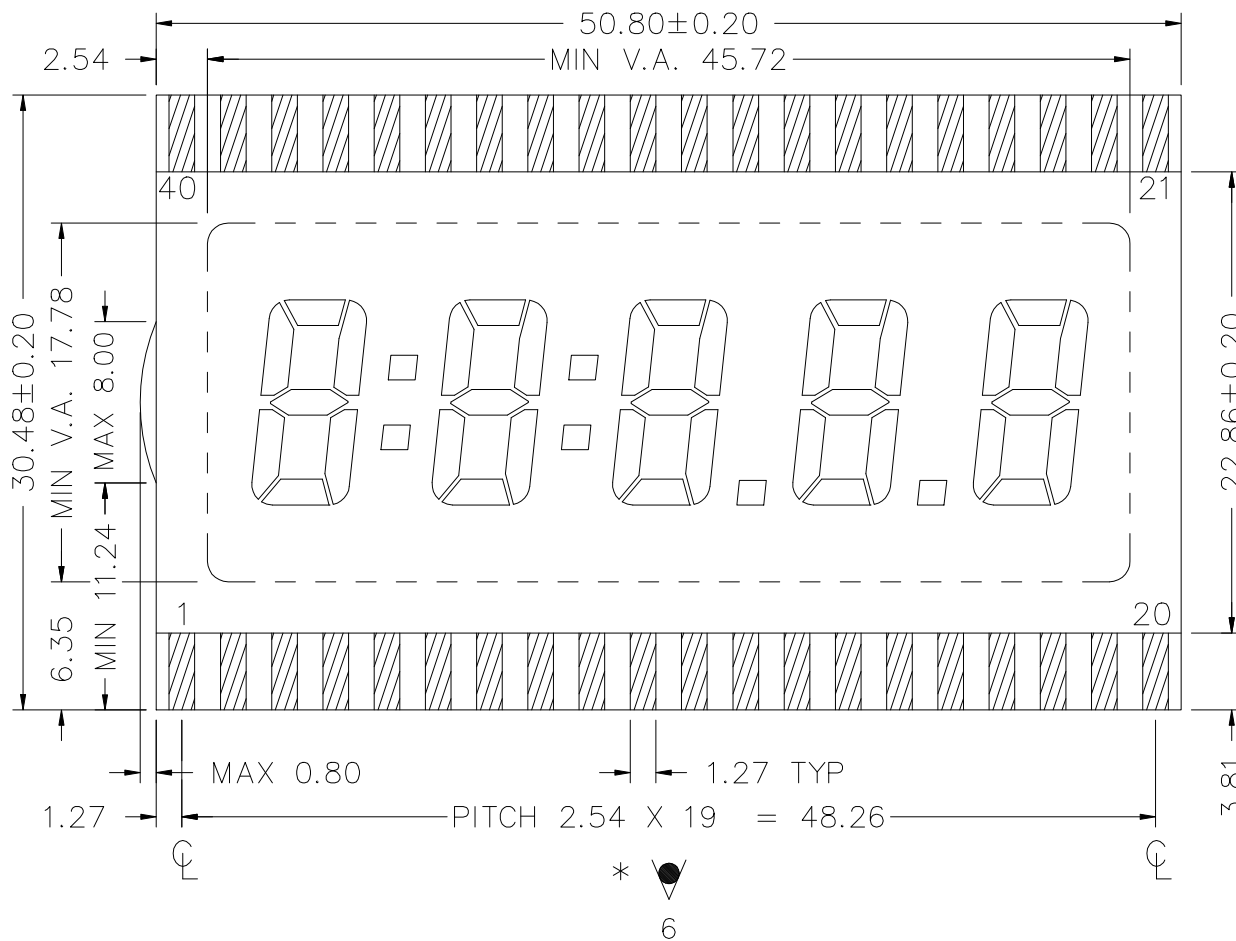

VI-508-DP, VI-508-2

12

DRIVER : OKI MSM58292, HD61603

-DP

-2